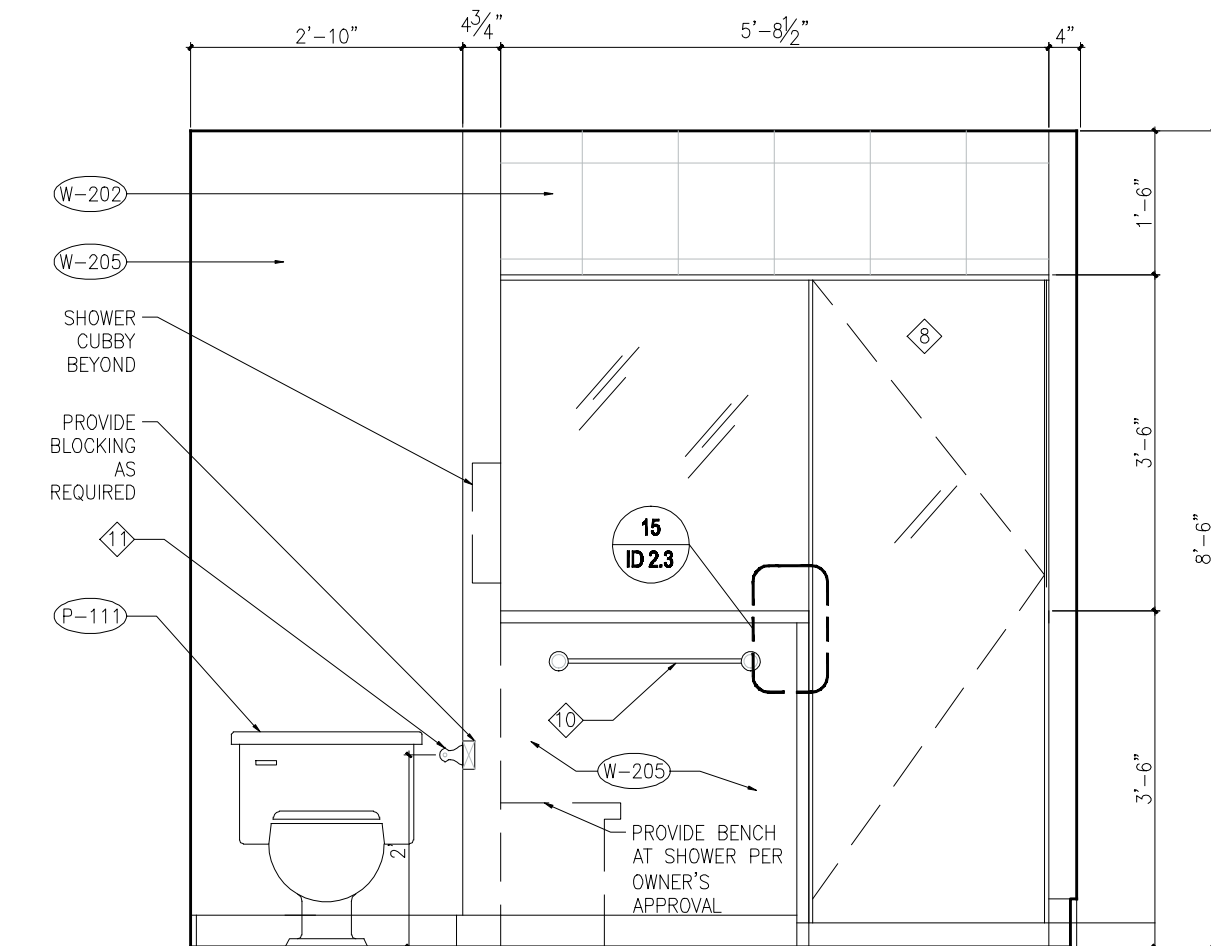

3 North Elevation - Master Bathroom
 SCALE: 1/2" = 1'-0"

2 West Elevation - Master Bathroom
 SCALE: 1/2" = 1'-0"

1b East Elev - Shower
 SCALE: 1/2" = 1'-0"

1a East Elev - Shower
 SCALE: 1/2" = 1'-0"

1 South Elevation - Master Bath
 SCALE: 1/2" = 1'-0"