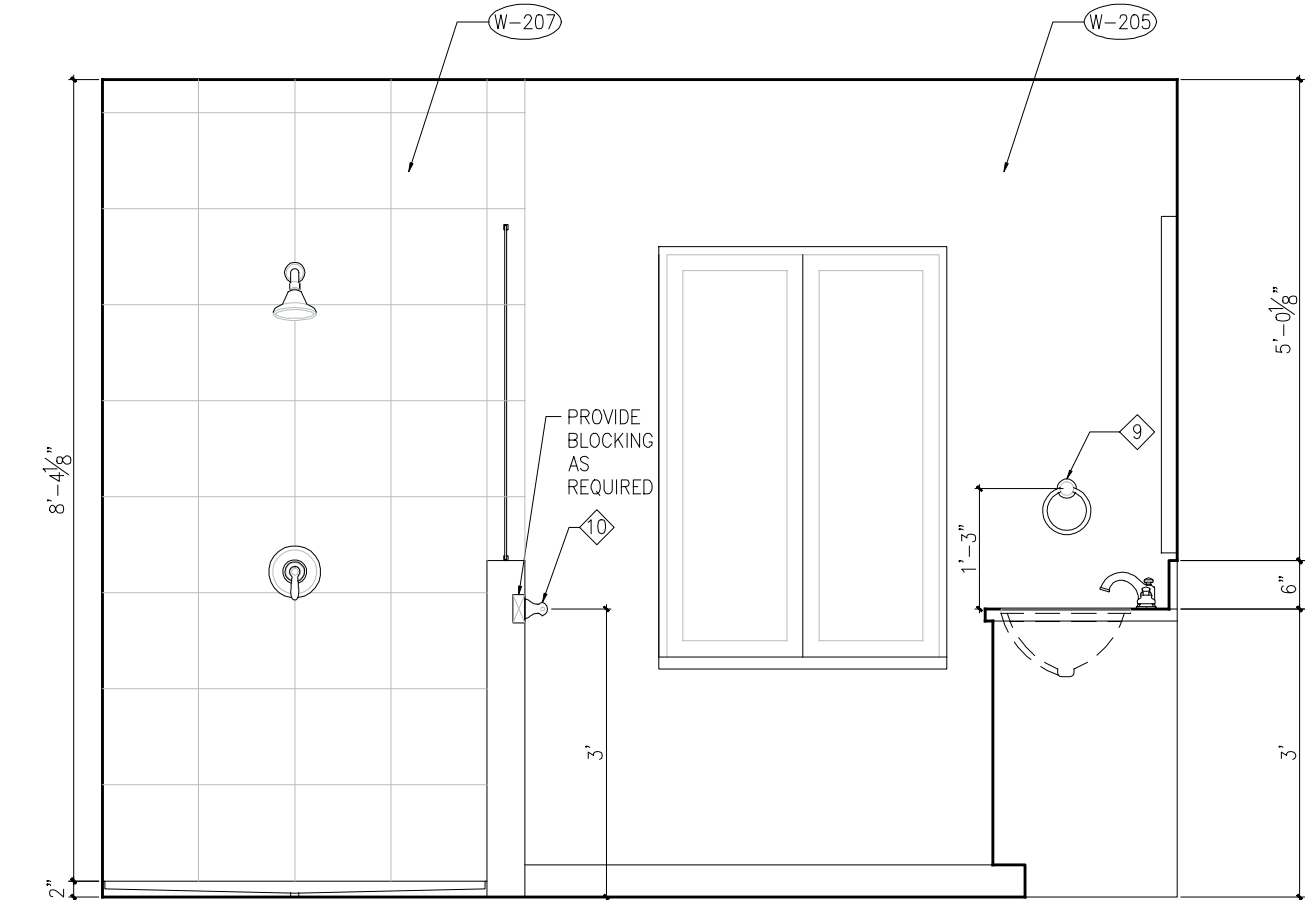

3 North Elevation - Master Bathroom
 SCALE: 1/2" = 1'-0"

2 West Elevation - Master Bathroom
 SCALE: 1/2" = 1'-0"

1b East Elev - Shower
 SCALE: 1/2" = 1'-0"

1a East Elev - Shower
 SCALE: 1/2" = 1'-0"

1 South Elevation - Master Bath
 SCALE: 1/2" = 1'-0"