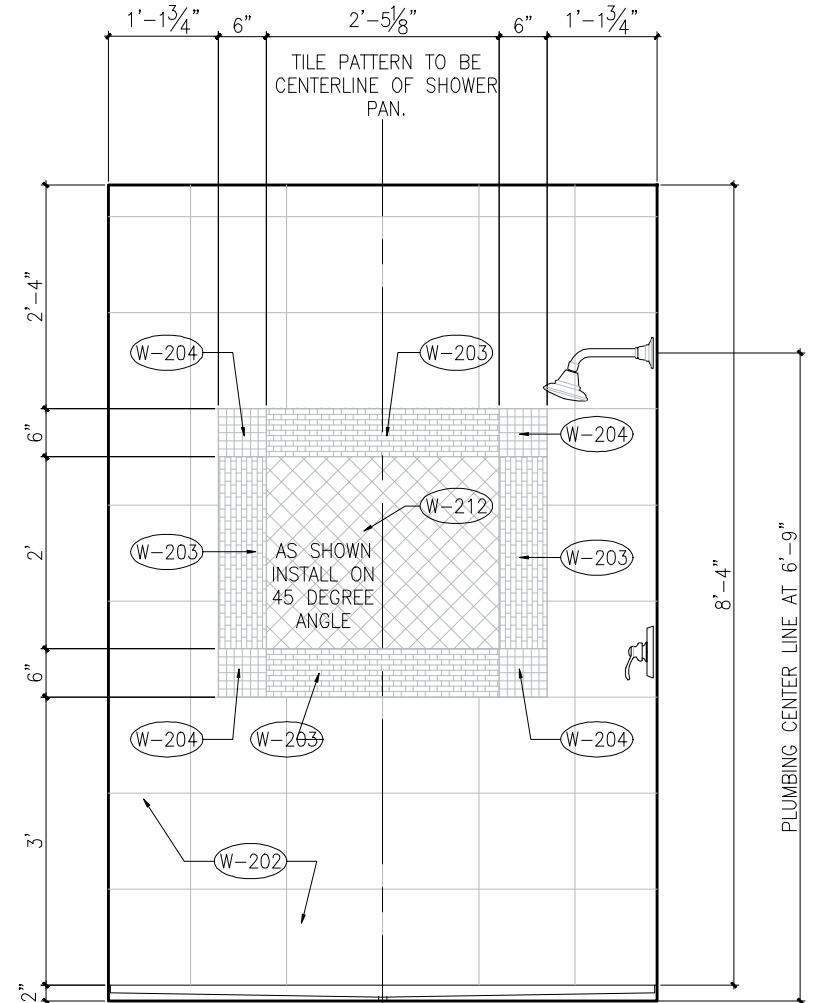

3 North Elevation - Master Bathroom
 SCALE: 1/2" = 1'-0"

2 West Elevation - Master Bathroom
 SCALE: 1/2" = 1'-0"

1b East Elev - Shower
 SCALE: 1/2" = 1'-0"

1a East Elev - Shower
 SCALE: 1/2" = 1'-0"

1 South Elevation - Master Bath
 SCALE: 1/2" = 1'-0"