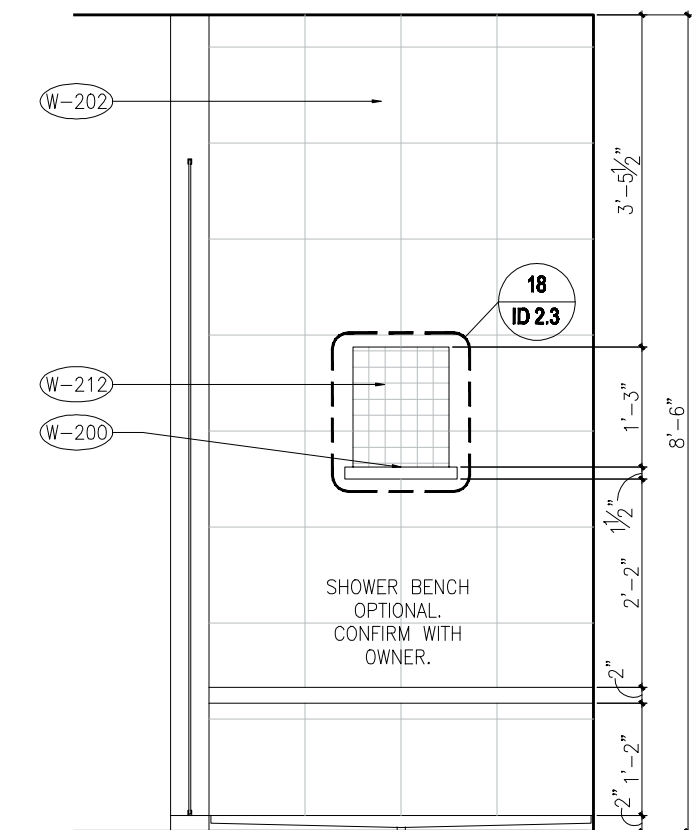

3 North Elevation - Master Bathroom
 SCALE: 1/2" = 1'-0"

2 West Elevation - Master Bathroom
 SCALE: 1/2" = 1'-0"

1b East Elev - Shower
 SCALE: 1/2" = 1'-0"

1a East Elev - Shower
 SCALE: 1/2" = 1'-0"

1 South Elevation - Master Bath
 SCALE: 1/2" = 1'-0"